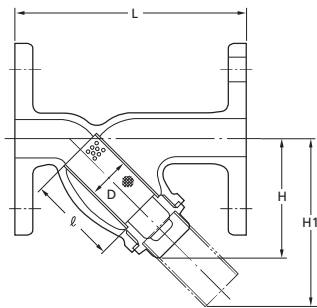

## Y-PATTERN STRAINER

Pressure-Temperature Rating: 1.0MPa: 180°C

UYB

UYBM

Parts	UYB	UYBM
Body	SCS13A	SCS14A
Cover	SCS13A/SUS304	SCS14A/SUS316
Gasket	Ceramic filled PTFE	
Screen	SUS304	SUS316

Face-to-Face Dimensions: KITZ Std. \*Except flange thickness.  
 End Flange Dimensions: JIS B2220\*  
 Wall Thickness: KITZ Std.

Nominal Size	Unit:mm						
	3/8	1/2	3/4	1	1 1/4	1 1/2	2
L	110	120	130	150	170	190	220
H	50	58	66	78	93	104	122
H1	67	80	91	109	132	145	174
D	15	18	23	30	39	46	58
ℓ	36	43	48	58	69	75	90