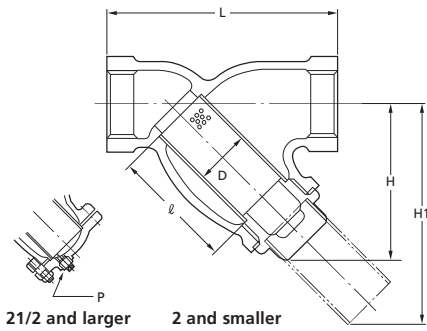

20K

Y-PATTERN STRAINER

Pressure-Temperature Rating: 2.0MPa: 180°C

UY

UYM

Parts	UY	UYM
Body	SCS13A	SCS14A
Cover	SUS304/SCS13A	SUS316/SCS14A
Gasket	Ceramic filled PTFE	
Screen	SUS304	SUS316
Cover bolt/nut*	SUS304/304	
Plug*	SUS304	SUS316

For size 2 1/2 and larger.
Note: Screen is a 40-mesh stainless wire net reinforced with SUS304/316.

Face-to-Face Dimensions: KITZ Std.
End Thread Dimensions: JIS B0203
Wall Thickness: KITZ Std.

Nominal Size	Unit:mm									
	1/4	3/8	1/2	3/4	1	1 1/4	1 1/2	2	2 1/2	3
	8	10	15	20	25	32	40	50	65	80
L	65	70	85	100	115	135	150	180	220	250
H	50	50	60	65	77	90	100	115	150	193
H1	67	68	80	90	107	128	140	165	215	267
D	15	15	18	23	30	39	46	58	72	86
l	36	36	43	48	58	69	75	90	120	150
P	—	—	—	—	—	—	—	—	Rc1/2	Rc1/2